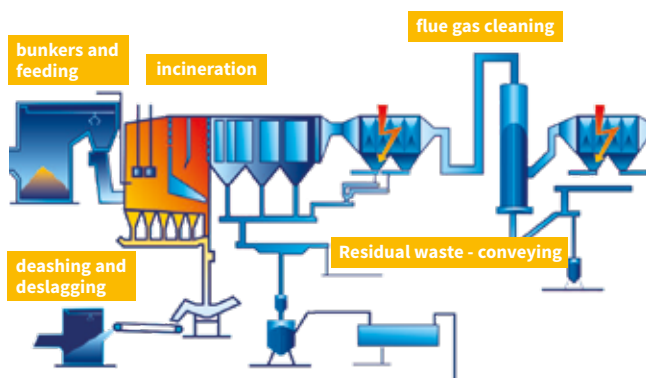

ALTERNATIVE FUEL AND WASTE INCINERATION PLANTS

WE ARE YOUR SERVICE PARTNER IN THE ALTERNATIVE FUEL AND WASTE INCINERATION PLANTS!

From engineering, over production up to assembly our field of activities in waste incineration and RDF plants is among others in the areas feeding, deashing, deslagging, flue gas cleaning and conveyor systems.

- **GARBAGE BUNKER AND FEEDING**
- **GRATE SYSTEM**
- **ASH AND SLAG REMOVAL**
- **FLUE GAS CLEANING**
- **CONVEYING SYSTEMS**

OUR RANGE OF SERVICES INCLUDES:

- Inspection incl. documentation and recommendation of measures to be taken
- Repair and replacement of plant sections
- Optimization of plant sections and wear parts
- Manufacturing and delivery of plant sections and related components as well as spare parts according to external drawings or to measurements
- Disassembly and assembly also available as turnkey

YOUR ADVANTAGES:

- Reduction of downtime because planning, production and assembly come from one single source
- Long-term experience in the field of maintenance of waste incineration plants of various suppliers
- Supplier independence when acquiring spare parts and wear parts
- In-house manufacturing with high quality standards
- 24/7 Service-Hotline – short reaction times in the event of repairs